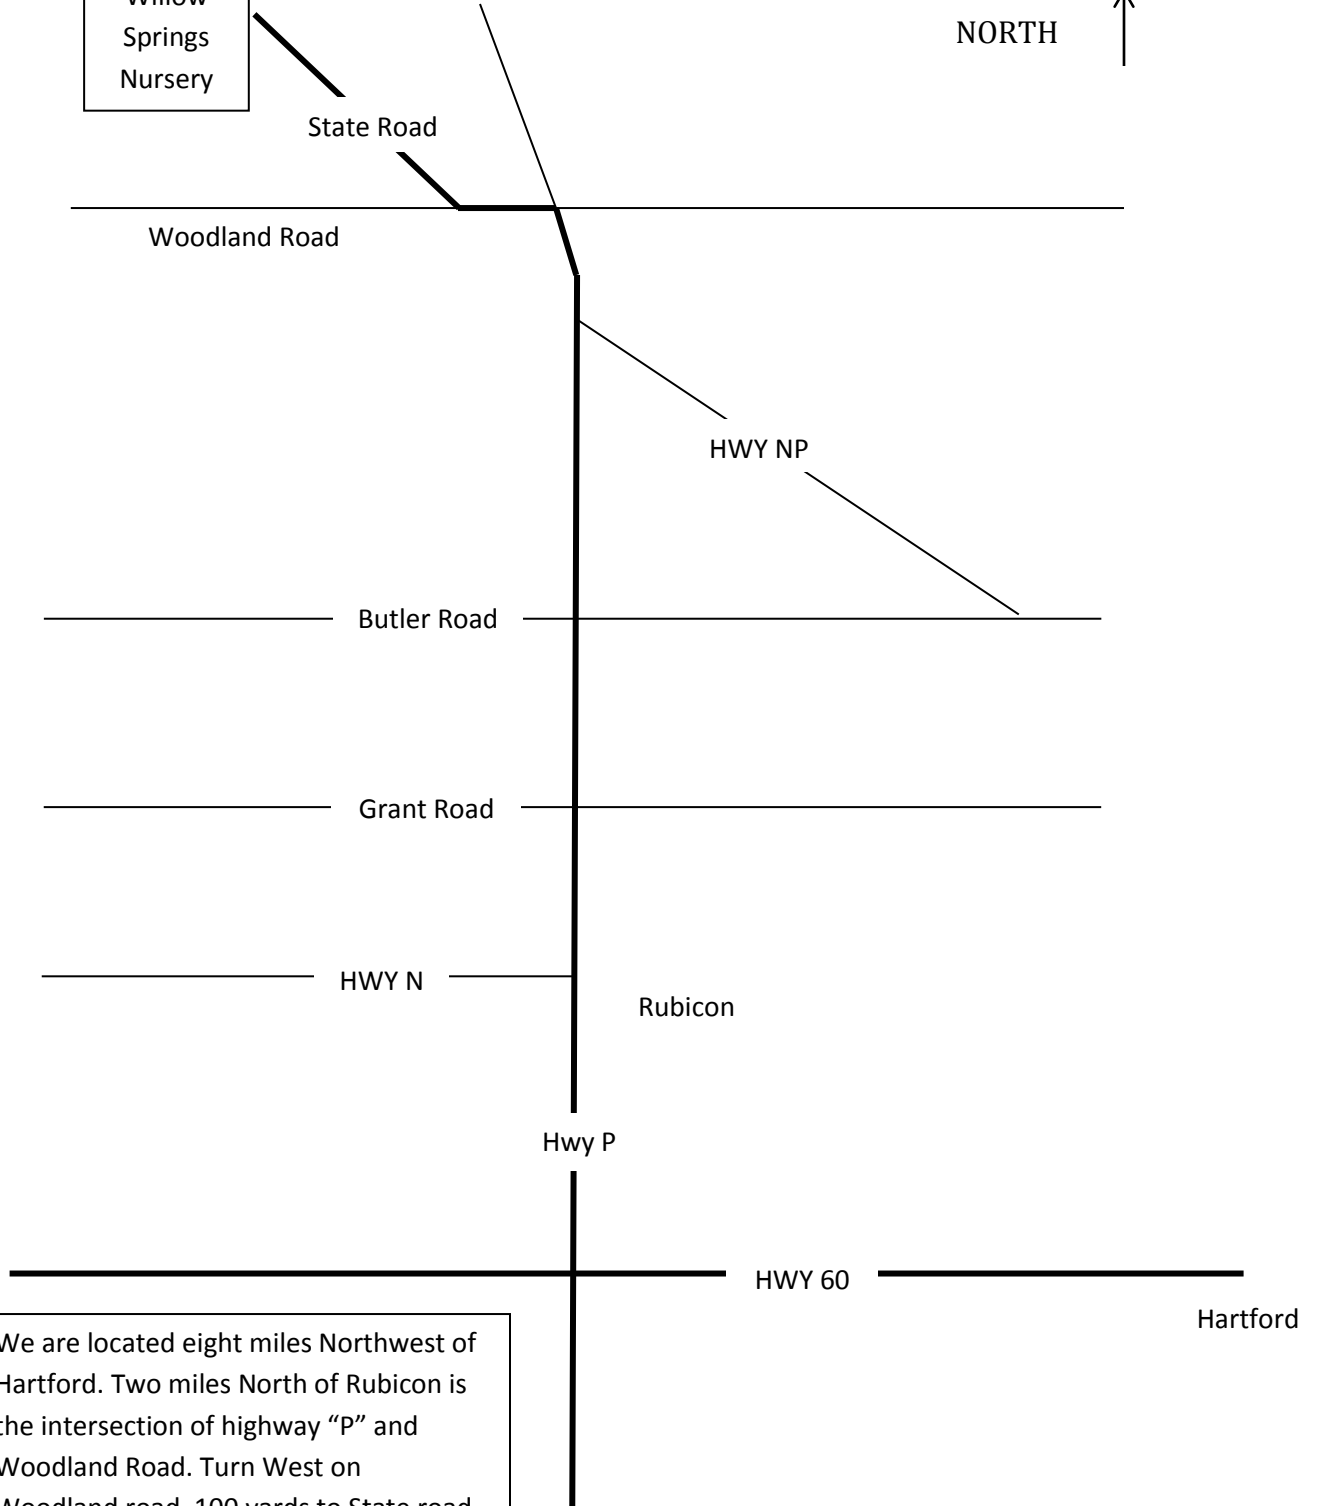

Willow Springs Nursery

W1541 State Road
Rubicon, WI 53078
262-670-0164

Willow
Springs
Nursery

NORTH ↑

We are located eight miles Northwest of Hartford. Two miles North of Rubicon is the intersection of highway "P" and Woodland Road. Turn West on Woodland road, 100 yards to State road. Willow Springs is 3/4 mile North on State Road.